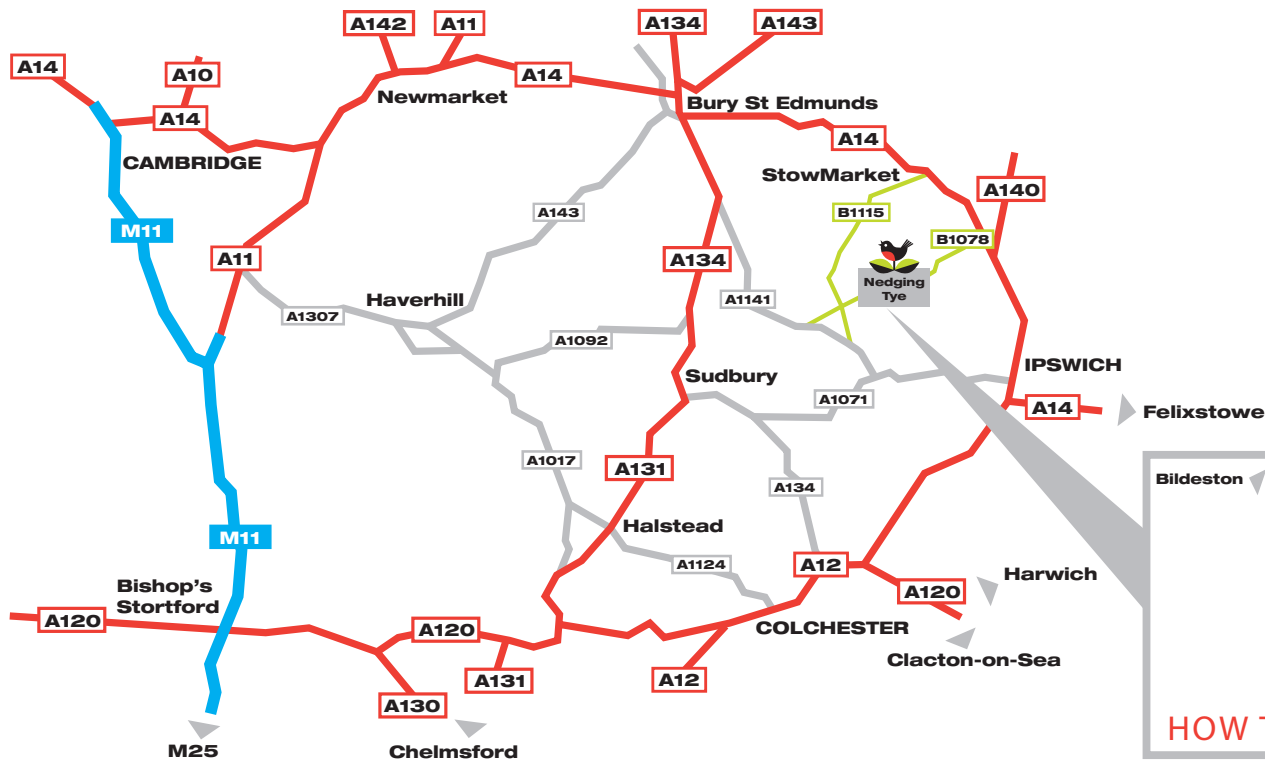

NEDGING TYE

REDBOURNE HOMES
YOUR LIFE • YOUR HAPPINESS • YOUR HOME

www.redbournehomes.com

All properties at The Maples, Nedging Tye are traditionally built to conform with NHBC building regulations and are protected by their 10 year New Home Warranty.