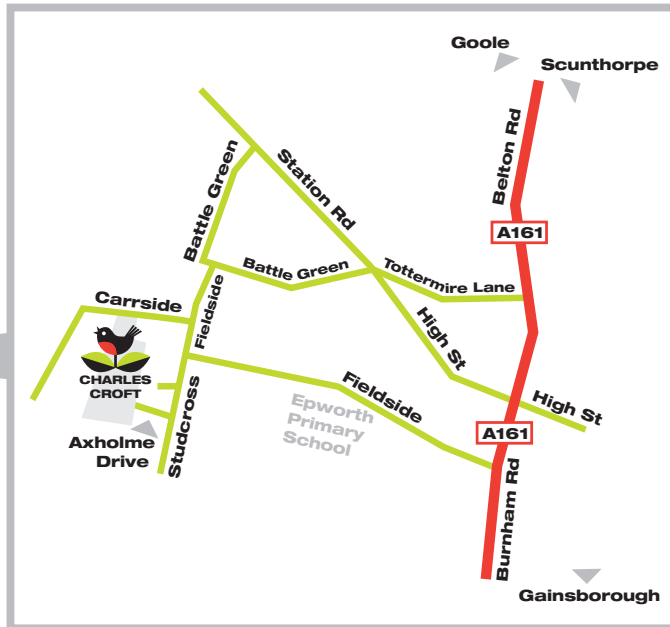

EPWORTH

HOW TO FIND US

REDBOURNE HOMES
YOUR LIFE • YOUR HAPPINESS • YOUR HOME

www.redbournehomes.com

All properties at Charles Croft, Epworth are traditionally built to conform with LABC building regulations and are protected by their 10 year New Home Warranty.
The information given in this leaflet is purely a guide and Redbourne Homes accept no responsibility for third party information included.